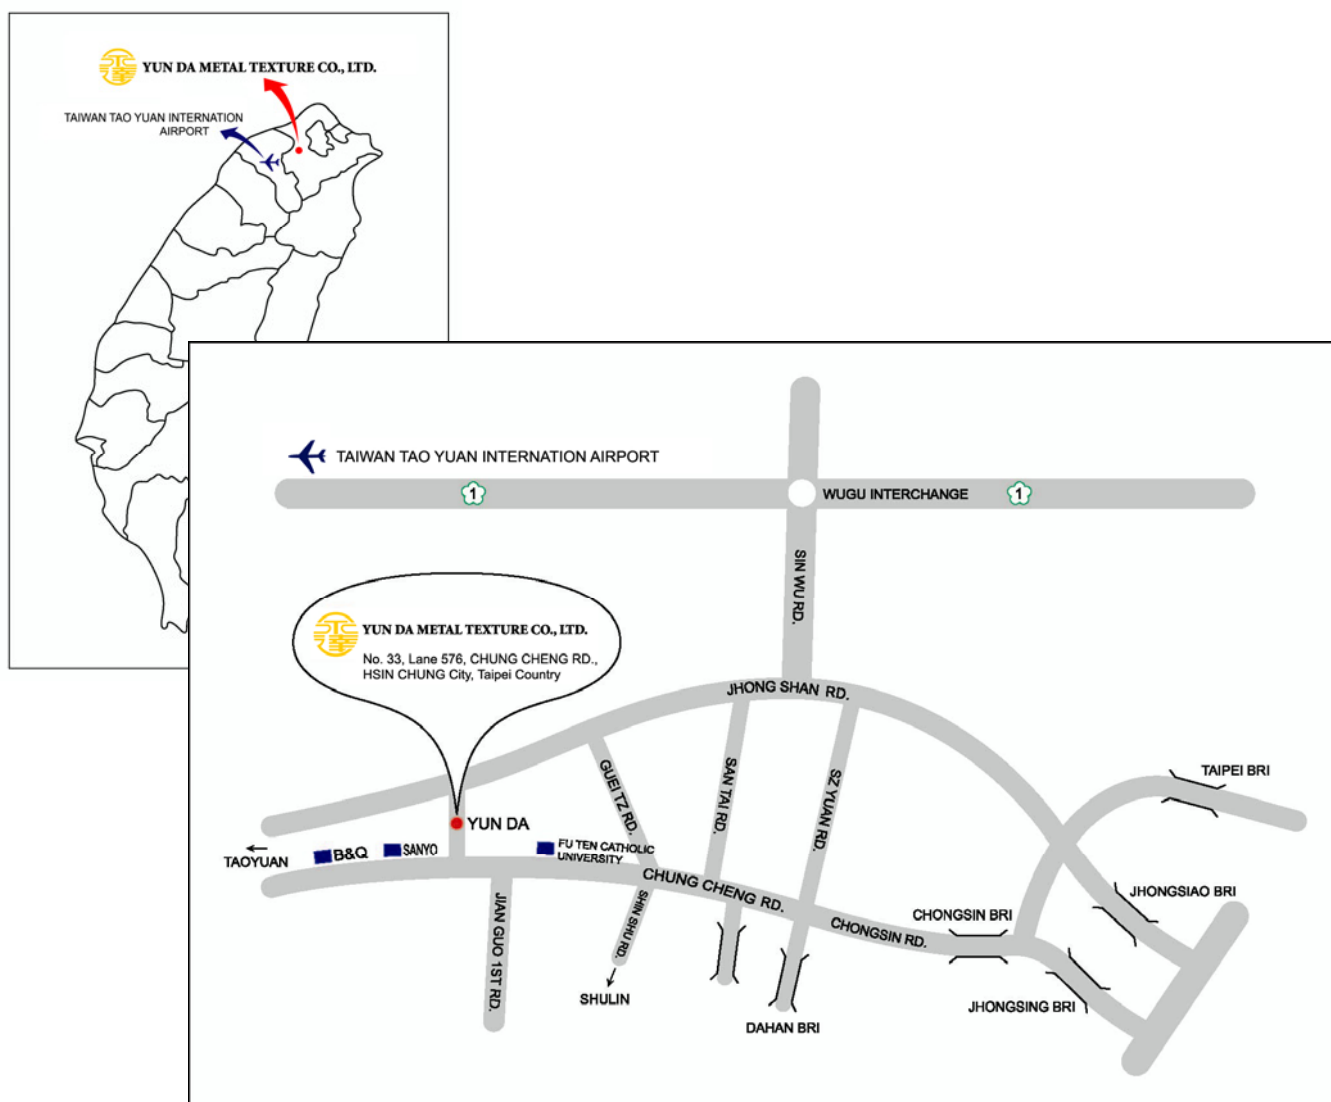

工廠地圖 (Factory Map)

T.T.I. is a technical cooperation coalition formed by texture companies around the world with Tanazawa Hakkosha of Japan as core member. This organization aims to elevate the quality of texturing technology worldwide and provide a service chain that offers uniform quality of service to customers around the world.