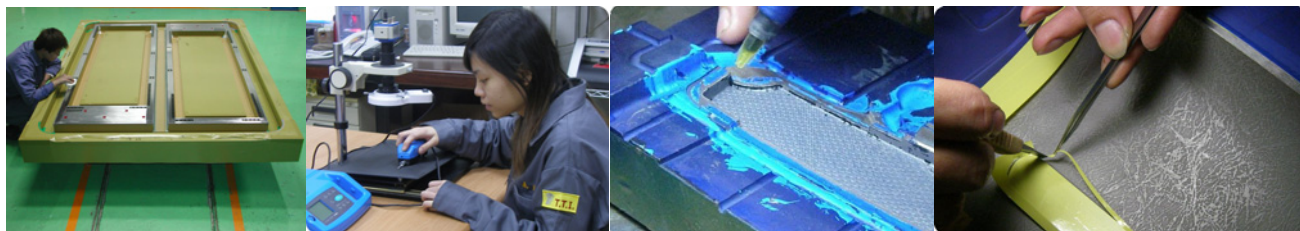

In our etching skills, we specialize in mimicking leather texture; convert it onto molds of plastic interior and
exterior body parts of the automobile. In the interior you can choose your favorite texture and apply this exclusive
application onto dashboard and seats that gives a flawless finish. In the exterior texturing is not just a decoration to
smooth the outer surface; it can also enhance its sensibility.

加工流程 (Process)

親切地服務~細心地琢磨~

With care service, with caution finishing

專注於一點一滴的過程，用心於每個加工細節，發揮團隊的精神，共同創造無限的開發空間。

Because we care about our customer, that's why Yun Da Metal Texture focus on every single detail on each etching process. With our group efforts, Yun Da Metal Texture can create a limitless future.