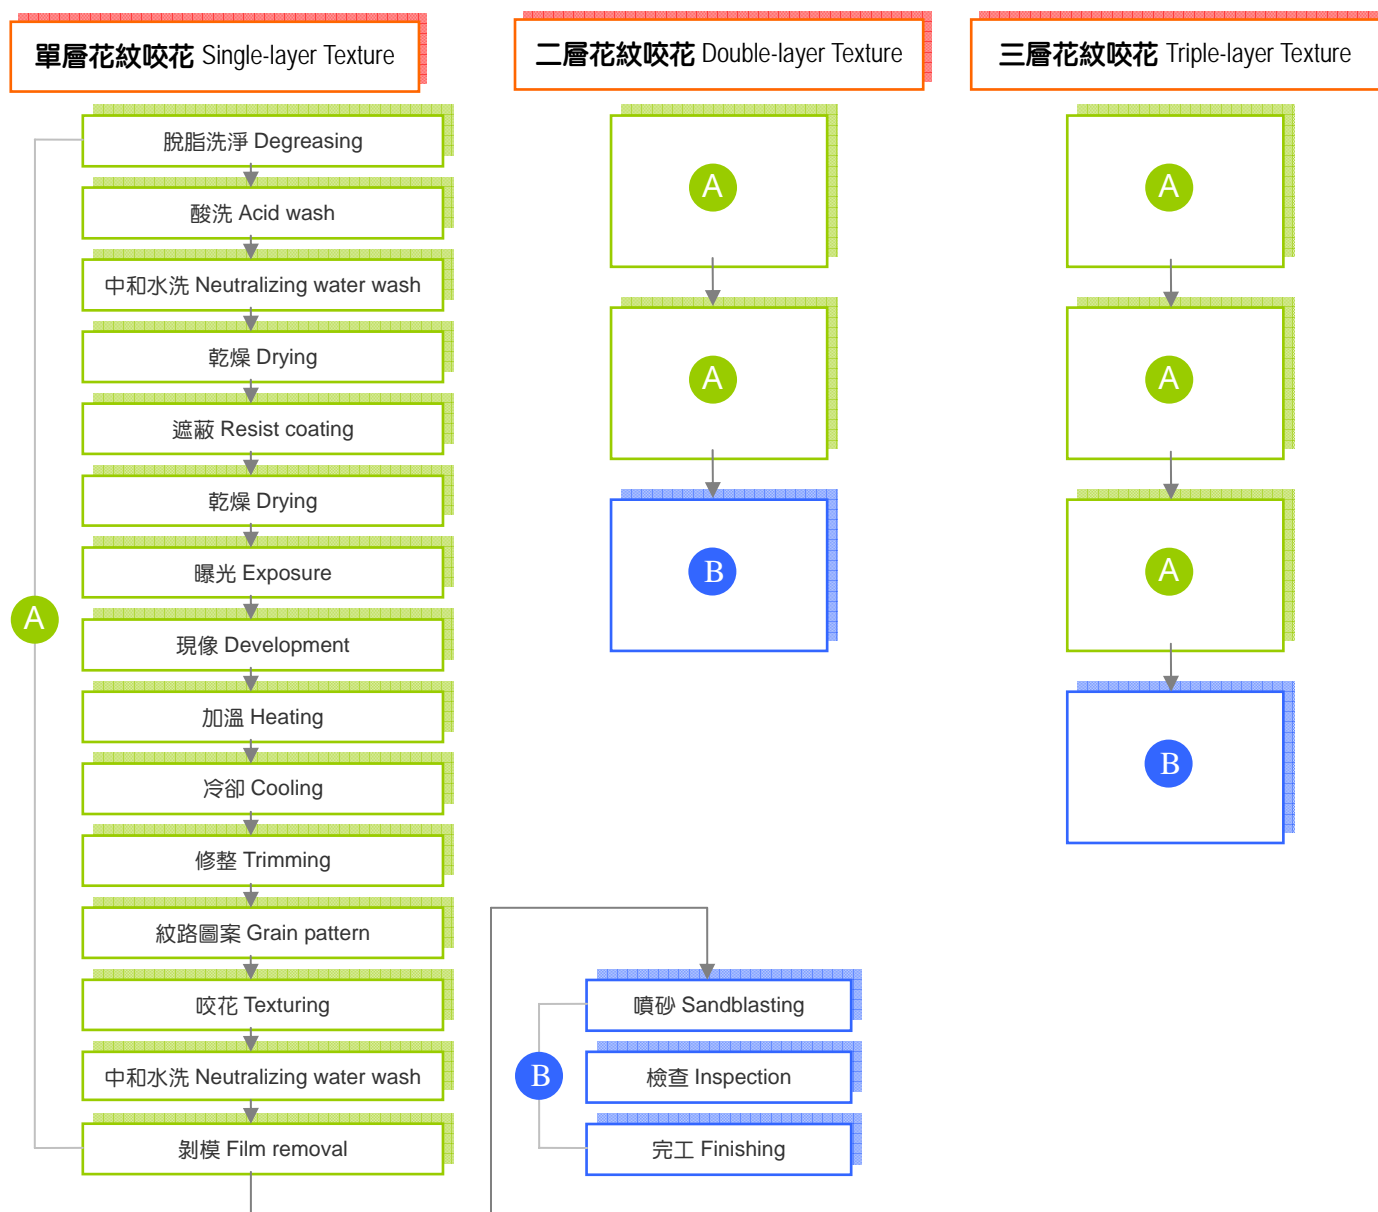

In our etching skills, we specialize in mimicking leather texture; convert it onto molds of plastic interior and
exterior body parts of the automobile. In the interior you can choose your favorite texture and apply this exclusive
application onto dashboard and seats that gives a flawless finish. In the exterior texturing is not just a decoration to
smooth the outer surface; it can also enhance its sensibility.

不可思議的質感~驚嘆的附加價值~

Incredible quality, with astonishing attached value.

隨著科技化的進步，3C 產品的普級率提昇，運用特殊花紋的加工技術，讓產品展現更高的評價

Accompany by advance technology, 3C products are commonly own by households. Our unique etching skill has the ability to convert and to finish you personal items and increase its value.

加工流程 (Process)

親切地服務~細心地琢磨~

With care service, with caution finishing

專注於一點一滴的過程，用心於每個加工細節，發揮團隊的精神，共同創造無限的開發空間。

Because we care about our customer, that's why Yun Da Metal Texture focus on every single detail on each etching process. With our group efforts, Yun Da Metal Texture can create a limitless future.

工廠地圖 (Factory Map)

T.T.I. is a technical cooperation coalition formed by texture companies around the world with Tanazawa Hakkosha of Japan as core member. This organization aims to elevate the quality of texturing technology worldwide and provide a service chain that offers uniform quality of service to customers around the world.